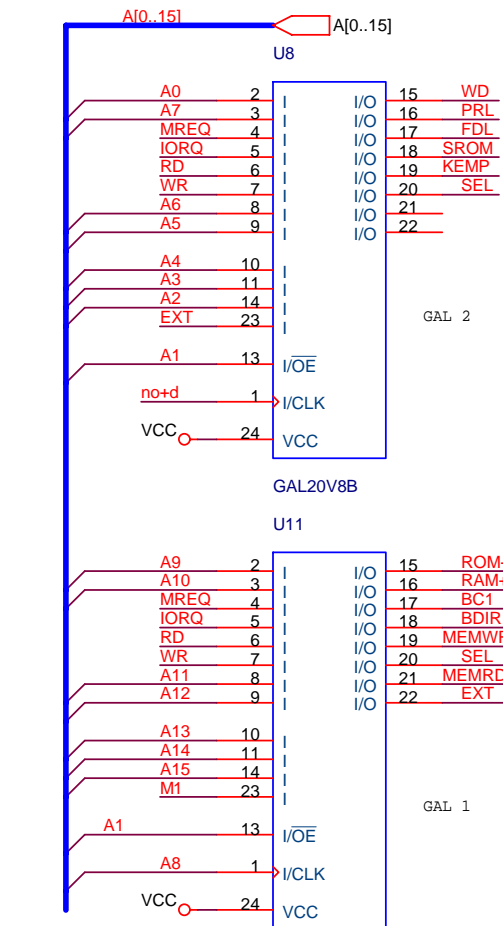

CHROME

Issue 1

By Mario Prato 02/2004

I/O & MEM Manager AY CHIP Joystick

Floppy Interface Printer Port & I/O decoder

TAPE INTERFACE

RGB Video + AY audio out

VIDEO SECTION

Power supply

Floppy power