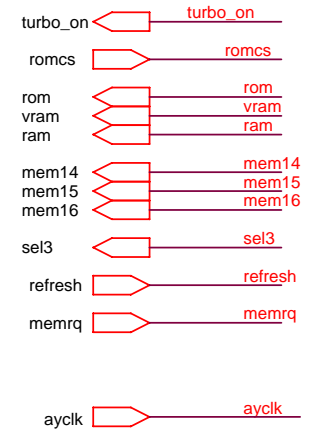

CHROME

Issue 1

By Mario Prato 02/2004

I/O & MEM Manager AY CHIP Joystick

Floppy Interface Printer Port & I/O decoder

TAPE INTERFACE

RGB Video + AY audio out

VIDEO SECTION

Power supply

Floppy power