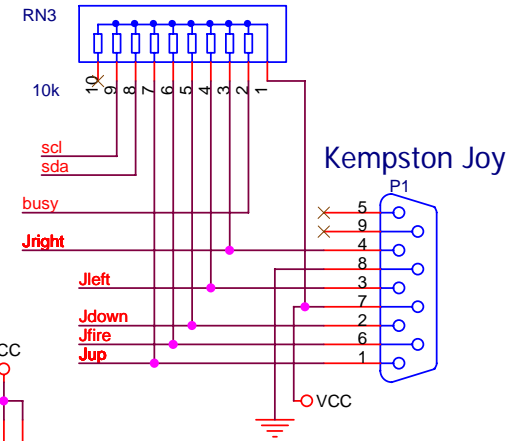

CHROME

Issue 1

By Mario Prato 02/2004

I/O & MEM Manager AY CHIP Joystick

Floppy Interface Printer Port & I/O decoder

TAPE INTERFACE

RGB Video + AY audio out

VIDEO SECTION

Power supply

Floppy power