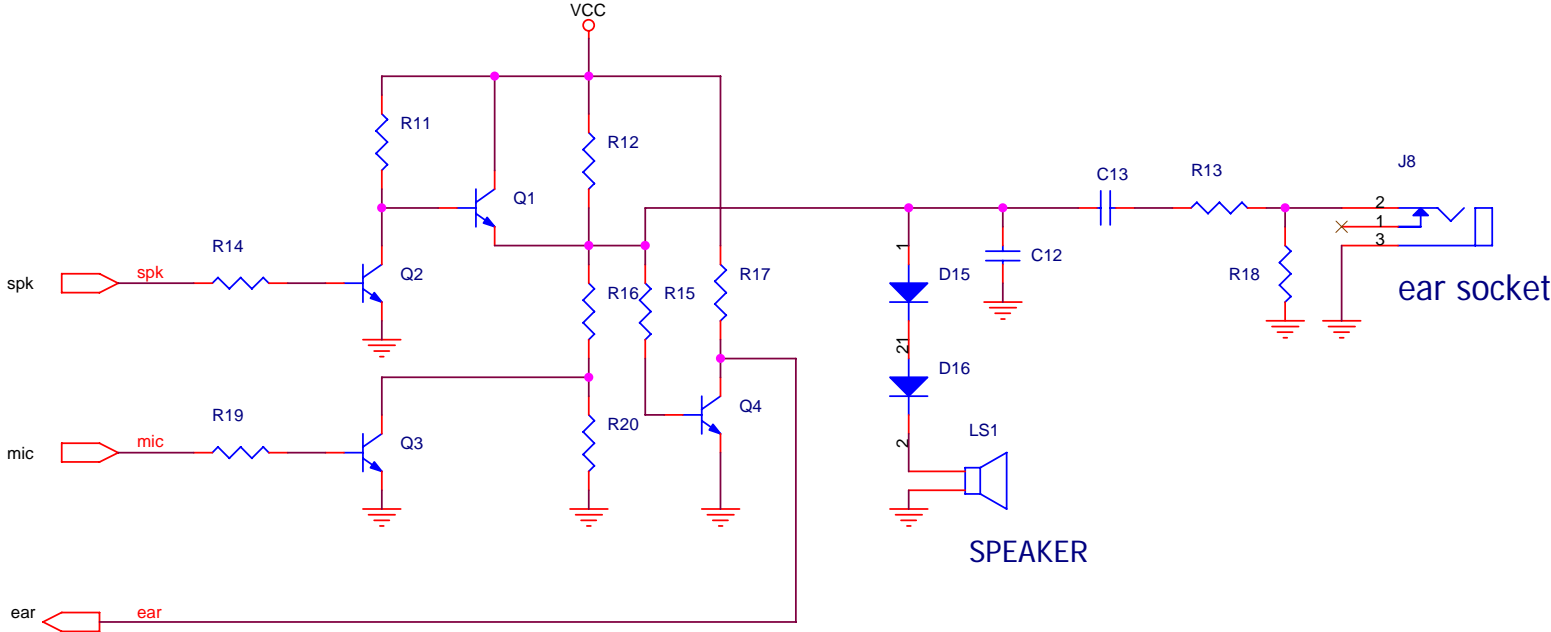

CHROME

Issue 1

By Mario Prato 02/2004

I/O & MEM Manager AY CHIP Joystick

Floppy Interface Printer Port & I/O decoder

TAPE INTERFACE

RGB Video + AY audio out

VIDEO SECTION

Power supply

Floppy power