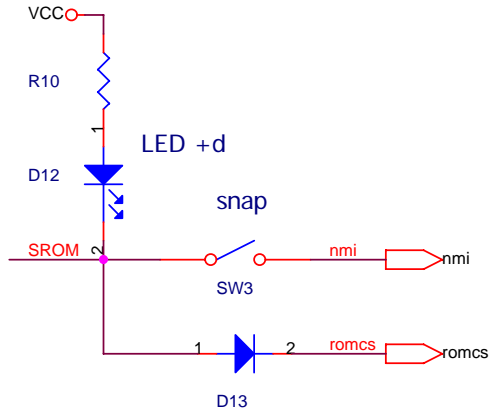

CHROME

Issue 1

By Mario Prato 02/2004

I/O & MEM Manager AY CHIP Joystick

Floppy Interface Printer Port & I/O decoder

TAPE INTERFACE

RGB Video + AY audio out

VIDEO SECTION

Power supply

Floppy power