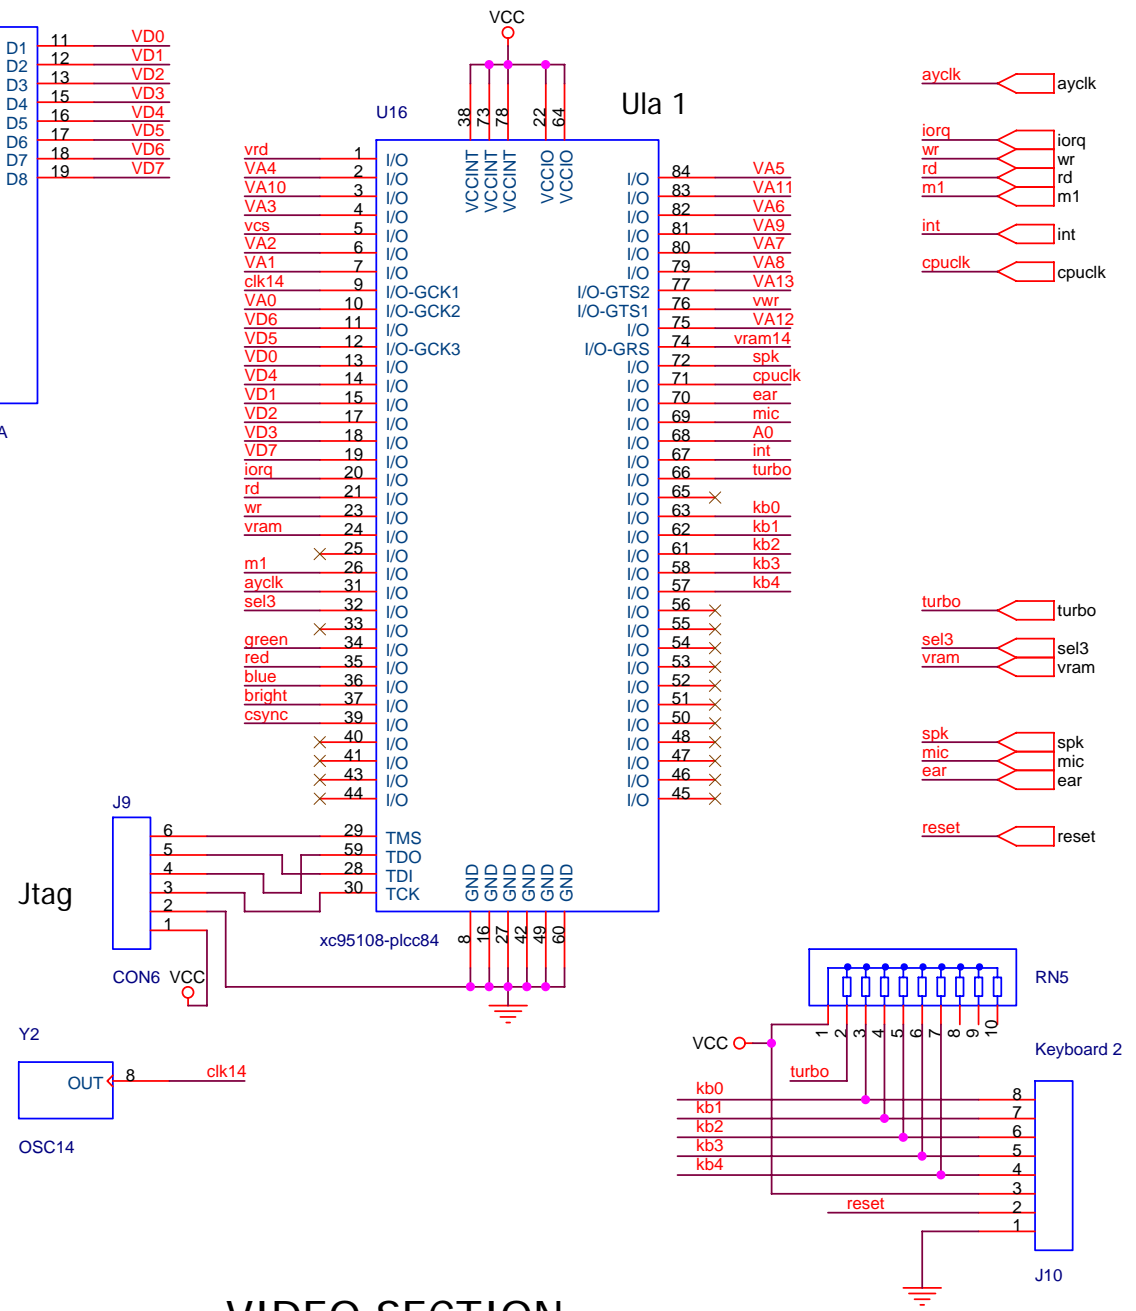

CHROME

Issue 1

By Mario Prato 02/2004

I/O & MEM Manager AY CHIP Joystick

Floppy Interface Printer Port & I/O decoder

TAPE INTERFACE

RGB Video + AY audio out

VIDEO SECTION

Power supply

Floppy power