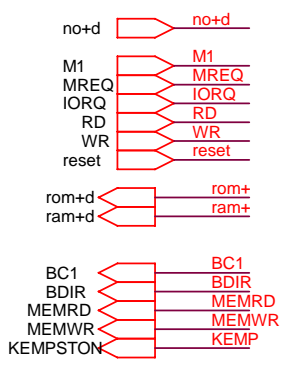

CHROME

Issue 1

By Mario Prato 02/2004

I/O & MEM Manager AY CHIP Joystick

Floppy Interface Printer Port & I/O decoder

TAPE INTERFACE

RGB Video + AY audio out

VIDEO SECTION

Power supply

Floppy power