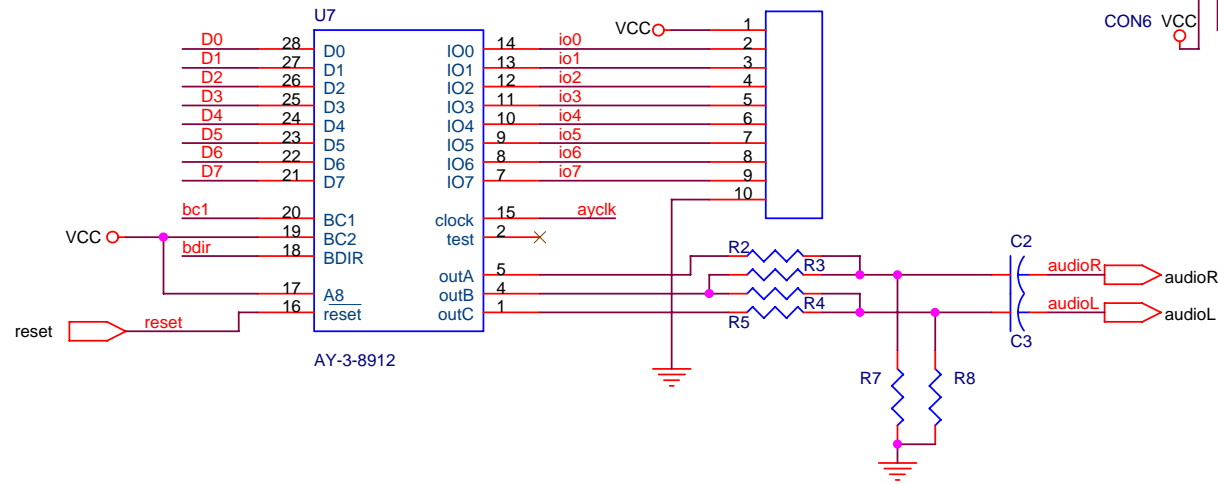

CHROME

Issue 1

By Mario Prato 02/2004

I/O & MEM Manager AY CHIP Joystick

Floppy Interface Printer Port & I/O decoder

TAPE INTERFACE

RGB Video + AY audio out

VIDEO SECTION

Power supply

Floppy power