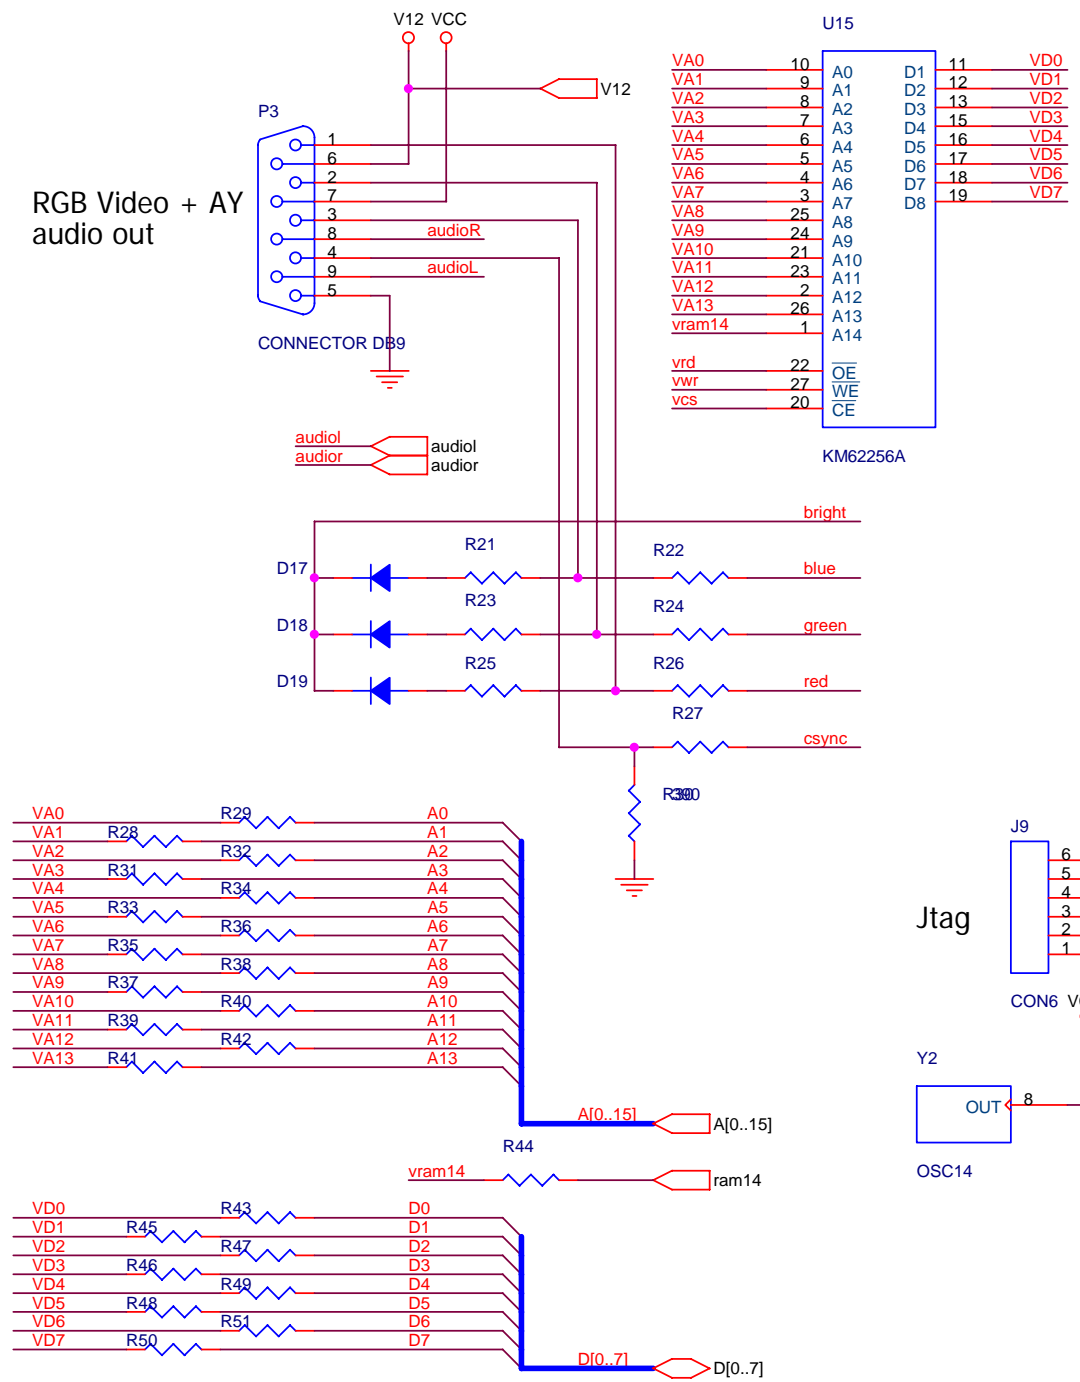

CHROME

Issue 1

By Mario Prato 02/2004

I/O & MEM Manager AY CHIP Joystick

Floppy Interface Printer Port & I/O decoder

TAPE INTERFACE

RGB Video + AY audio out

VIDEO SECTION

Power supply

Floppy power