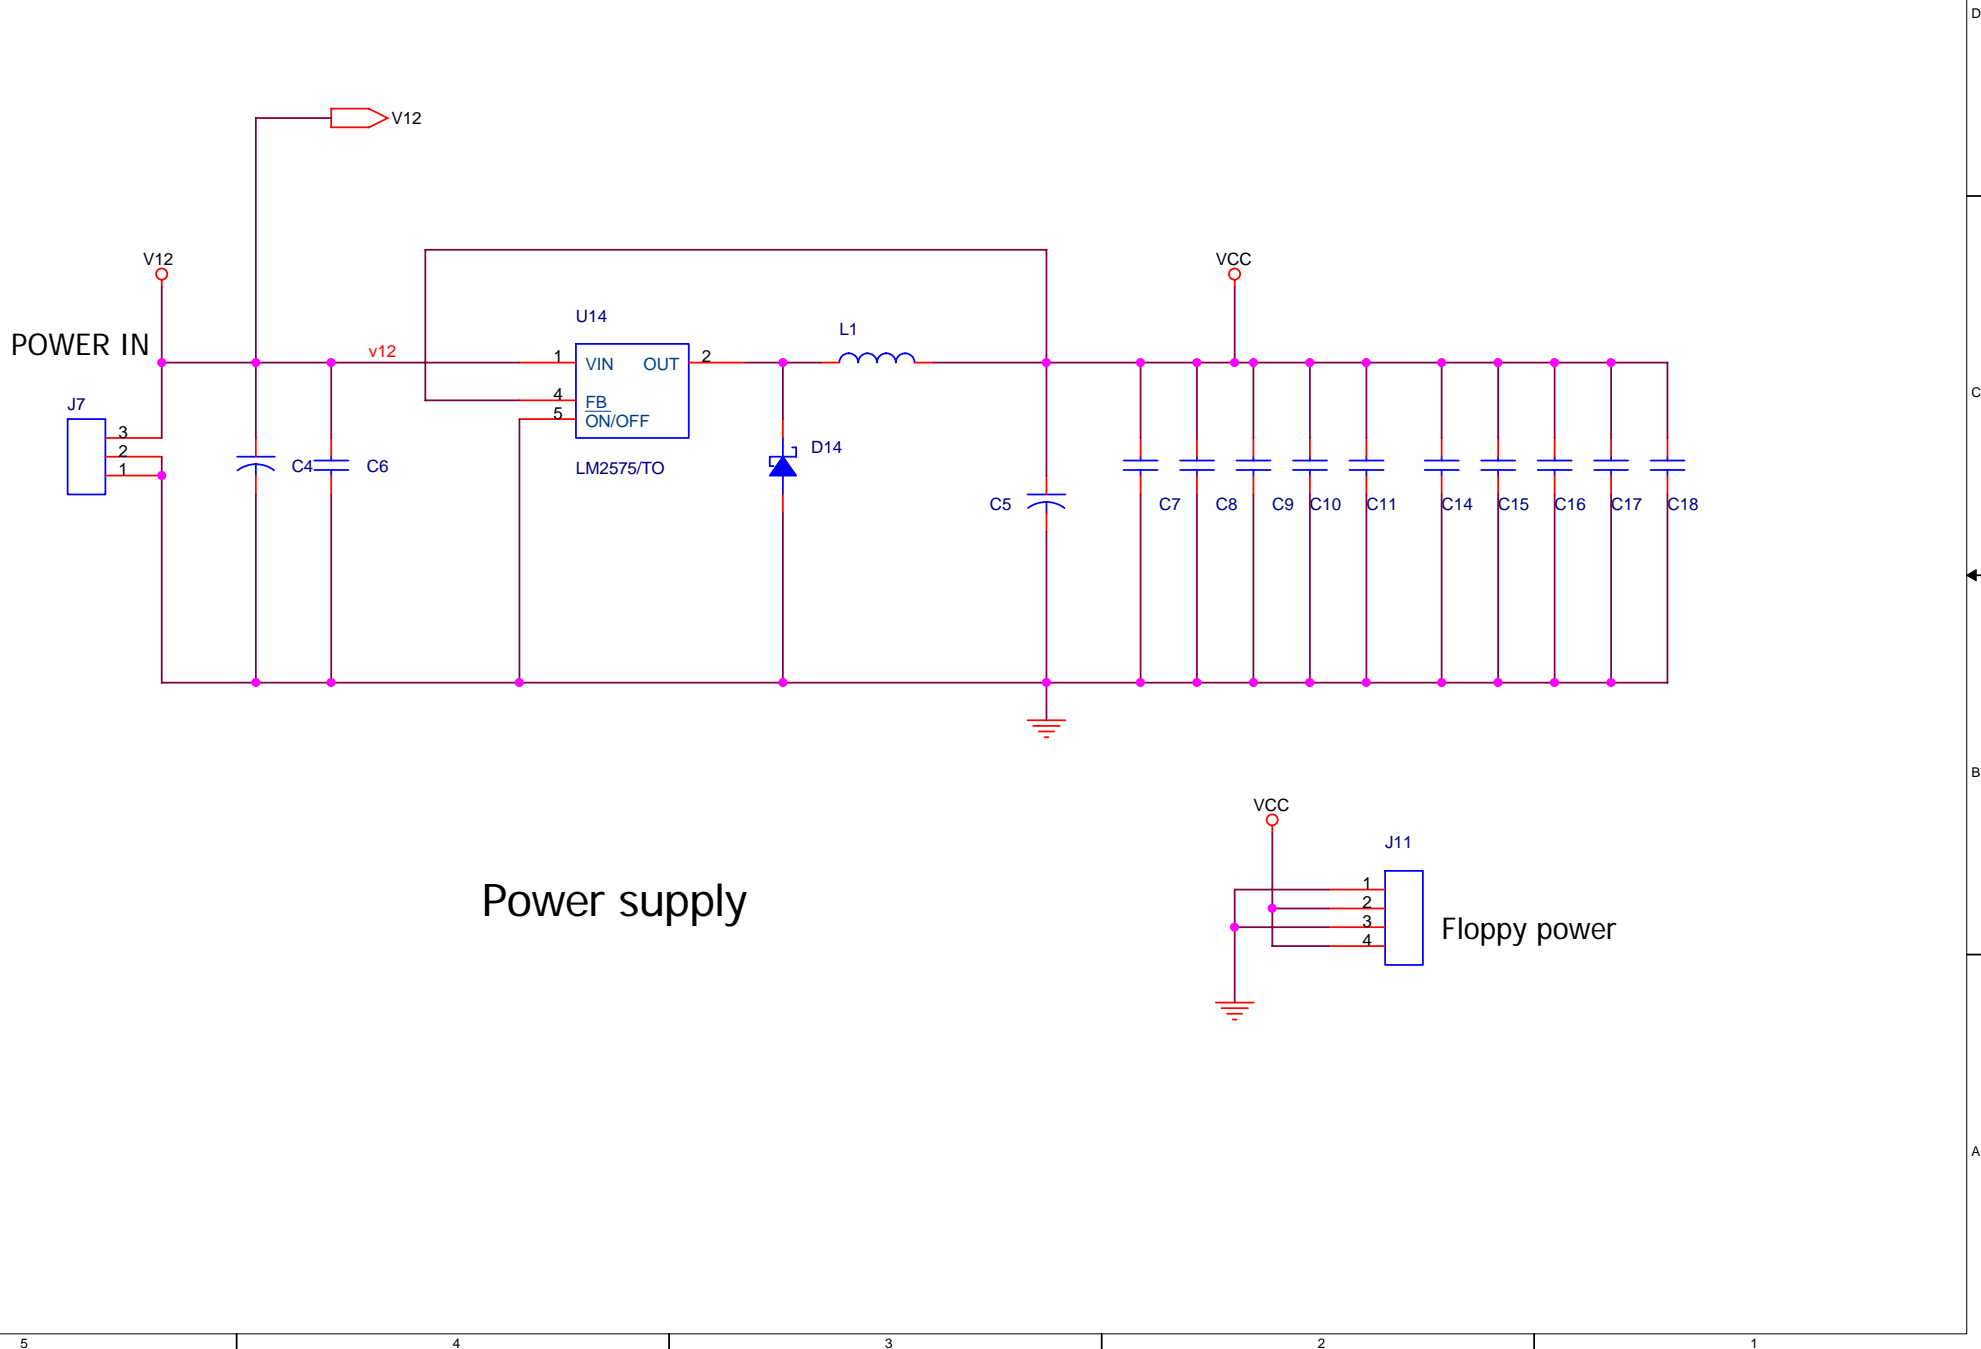

CHROME

Issue 1

By Mario Prato 02/2004

I/O & MEM Manager AY CHIP Joystick

Floppy Interface Printer Port & I/O decoder

TAPE INTERFACE

RGB Video + AY audio out

VIDEO SECTION

Power supply

Floppy power