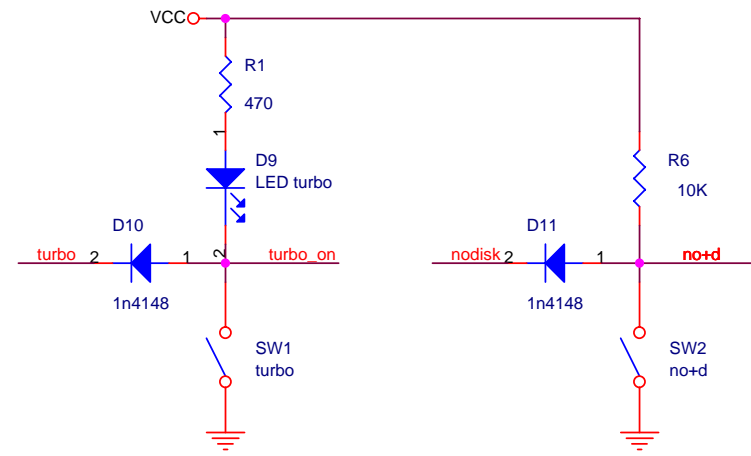

CHROME

Issue 1

By Mario Prato 02/2004

I/O & MEM Manager AY CHIP Joystick

Floppy Interface Printer Port & I/O decoder

TAPE INTERFACE

RGB Video + AY audio out

VIDEO SECTION

Power supply

Floppy power