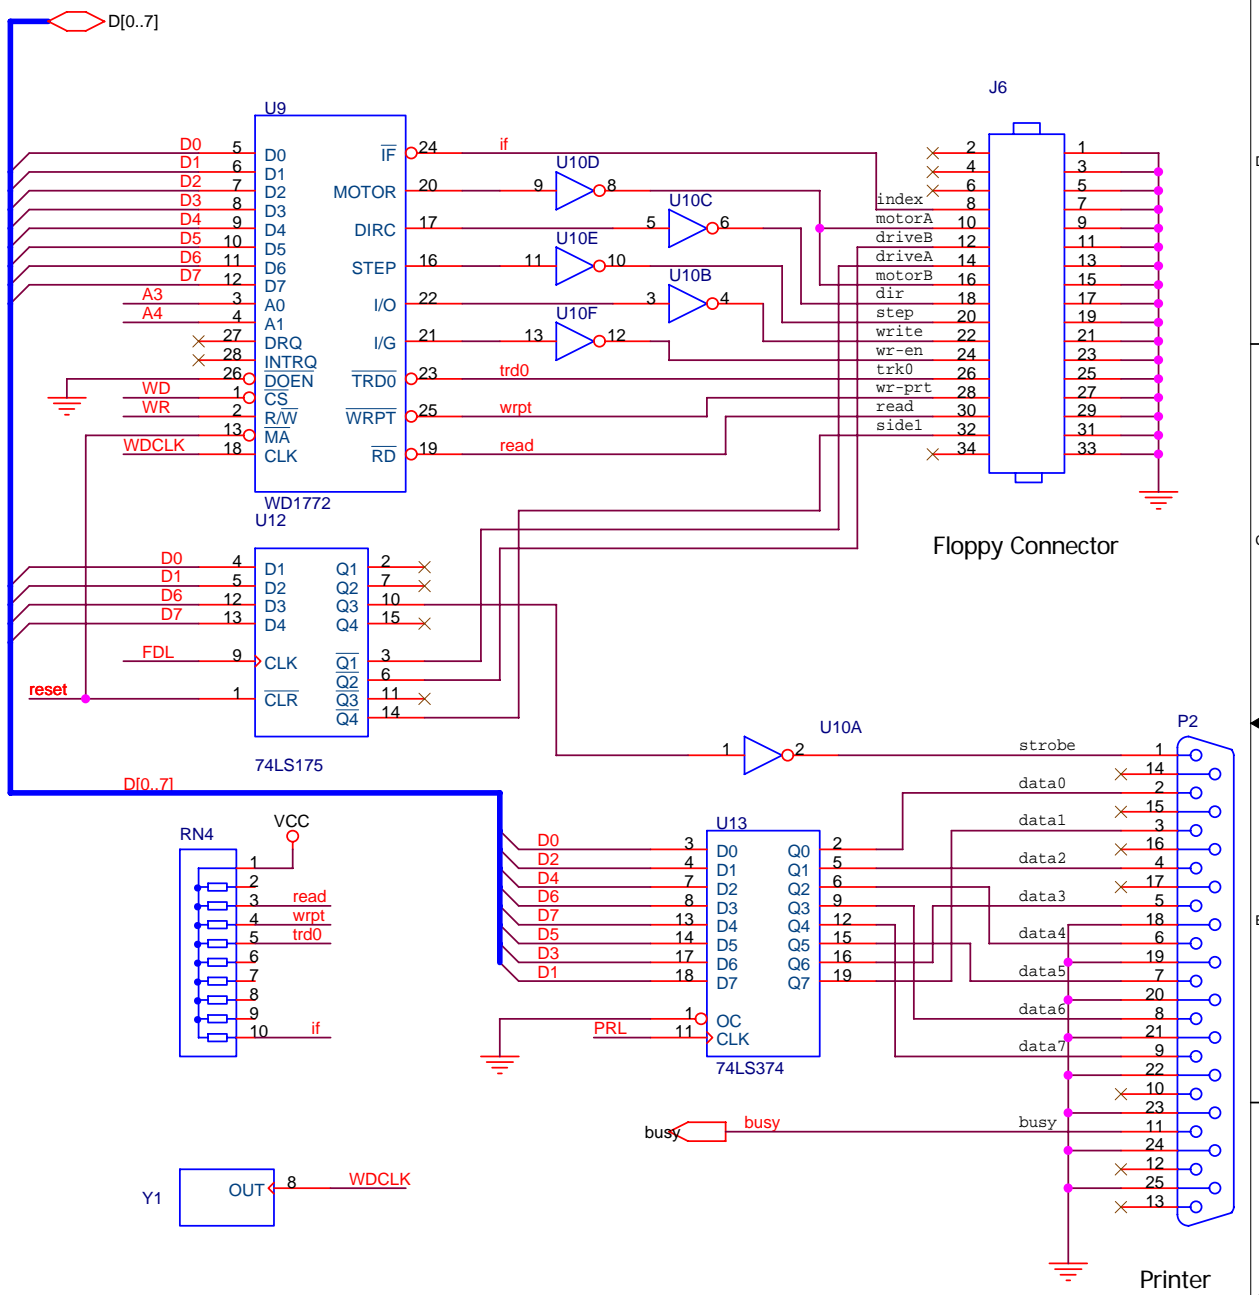

CHROME

Issue 1

By Mario Prato 02/2004

I/O & MEM Manager AY CHIP Joystick

Floppy Interface Printer Port & I/O decoder

TAPE INTERFACE

RGB Video + AY audio out

VIDEO SECTION

Power supply

Floppy power