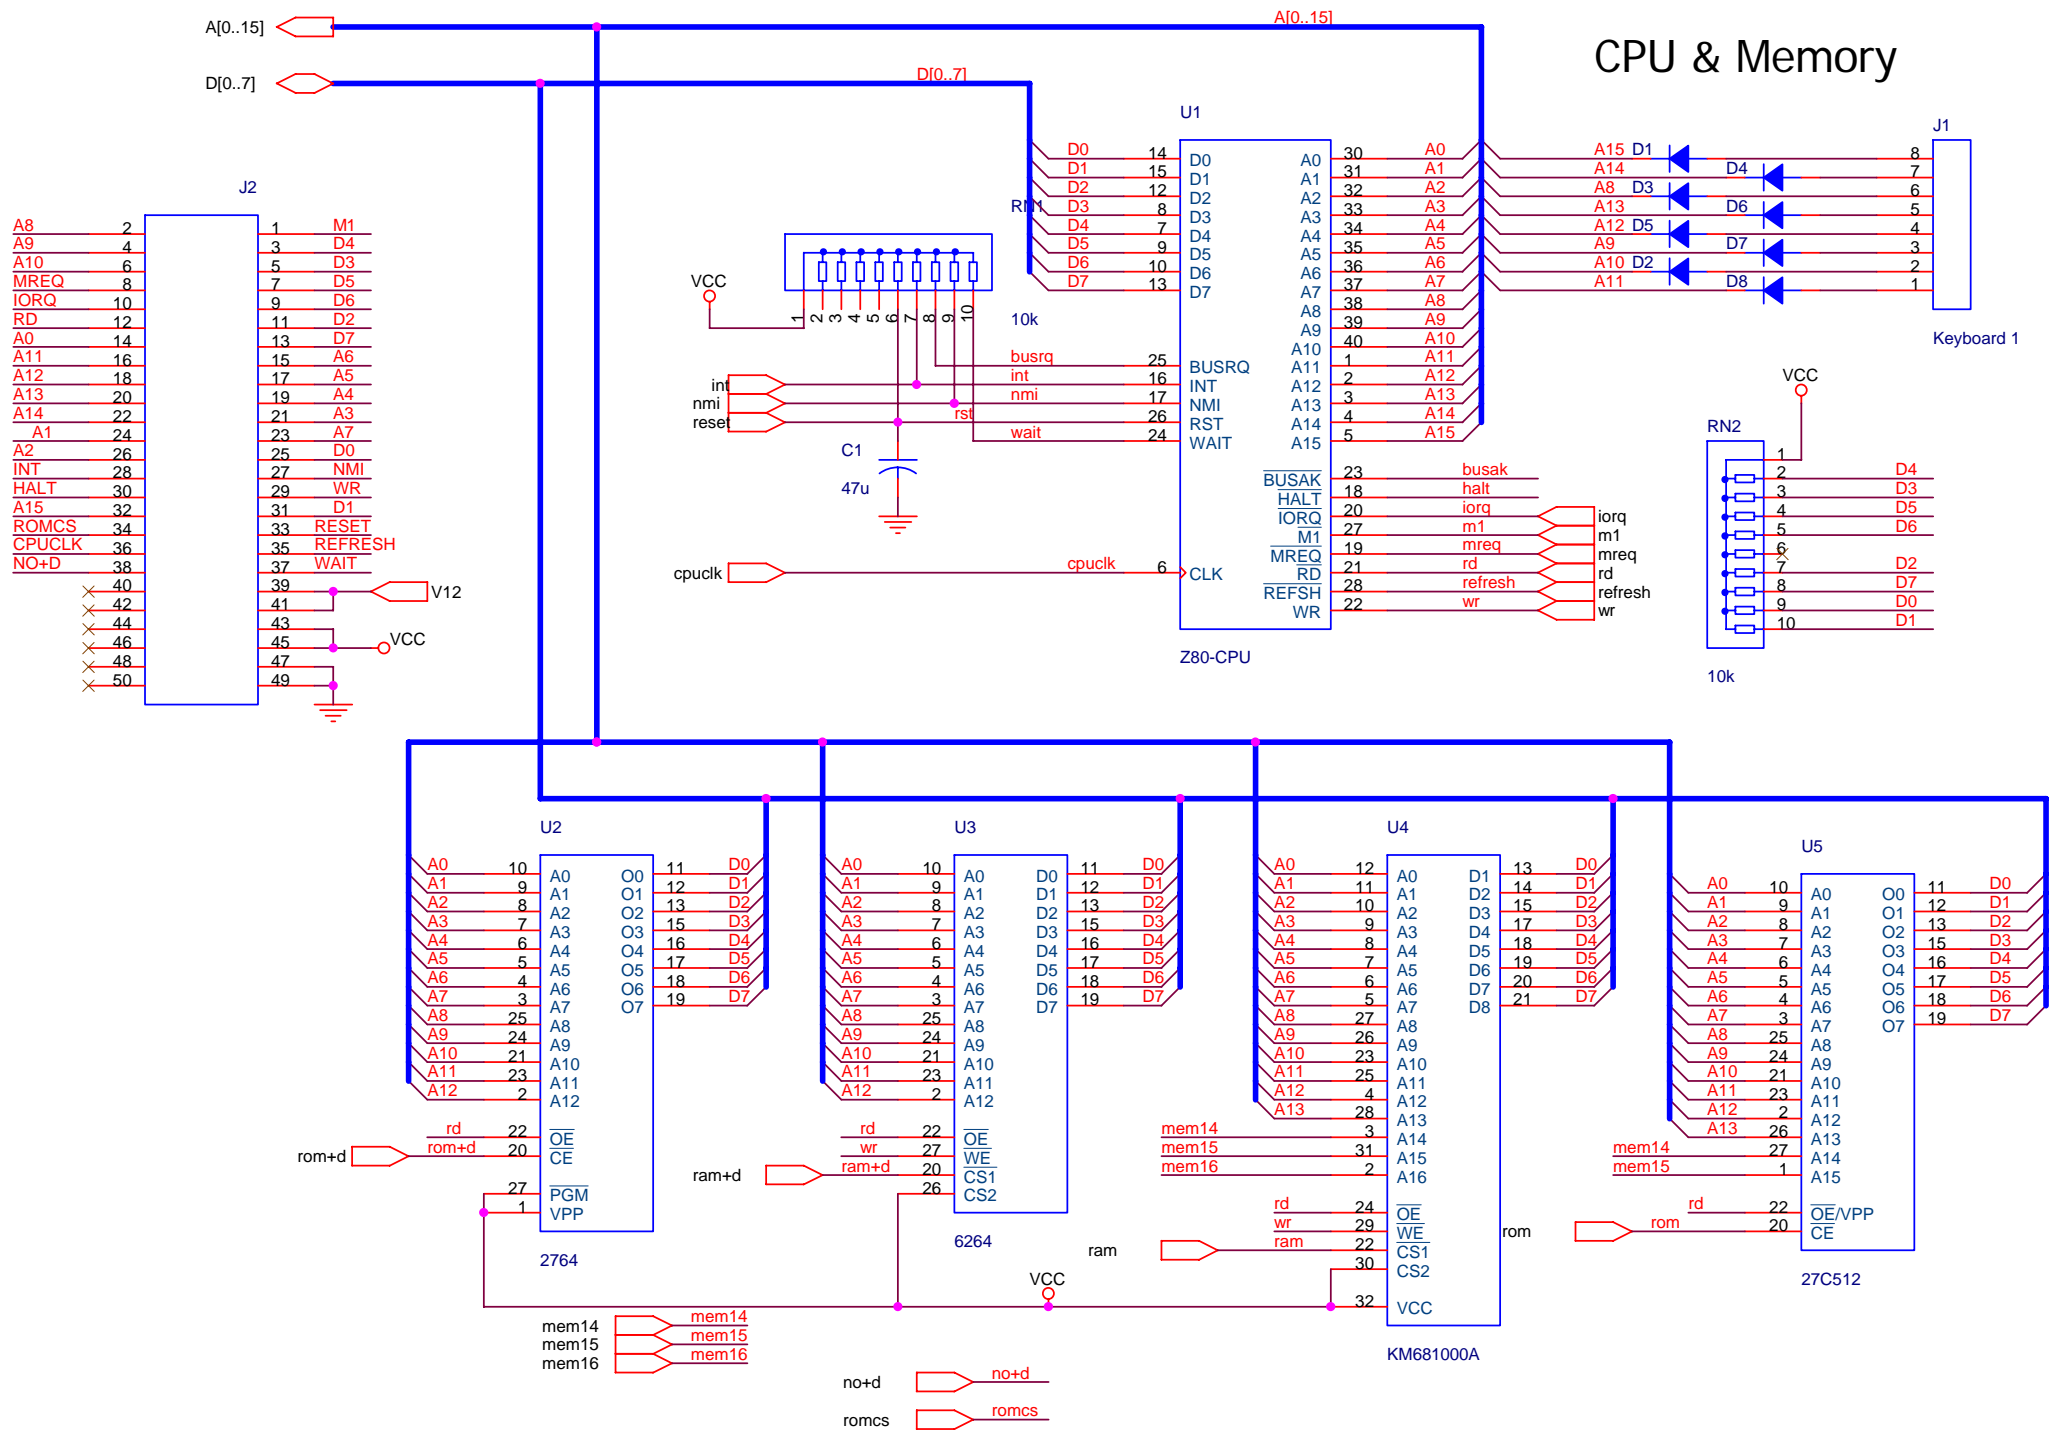

CHROME

Issue 1

By Mario Prato 02/2004

I/O & MEM Manager AY CHIP Joystick

Floppy Interface Printer Port & I/O decoder

TAPE INTERFACE

RGB Video + AY audio out

VIDEO SECTION

Power supply

Floppy power