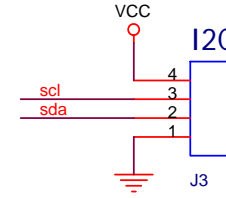

CHROME

Issue 1

By Mario Prato 02/2004

I/O & MEM Manager AY CHIP Joystick

Floppy Interface Printer Port & I/O decoder

TAPE INTERFACE

RGB Video + AY audio out

VIDEO SECTION

Power supply

Floppy power