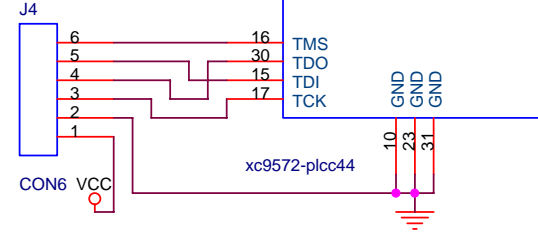

CHROME

Issue 1

By Mario Prato 02/2004

I/O & MEM Manager AY CHIP Joystick

Floppy Interface Printer Port & I/O decoder

TAPE INTERFACE

RGB Video + AY audio out

VIDEO SECTION

Power supply

Floppy power