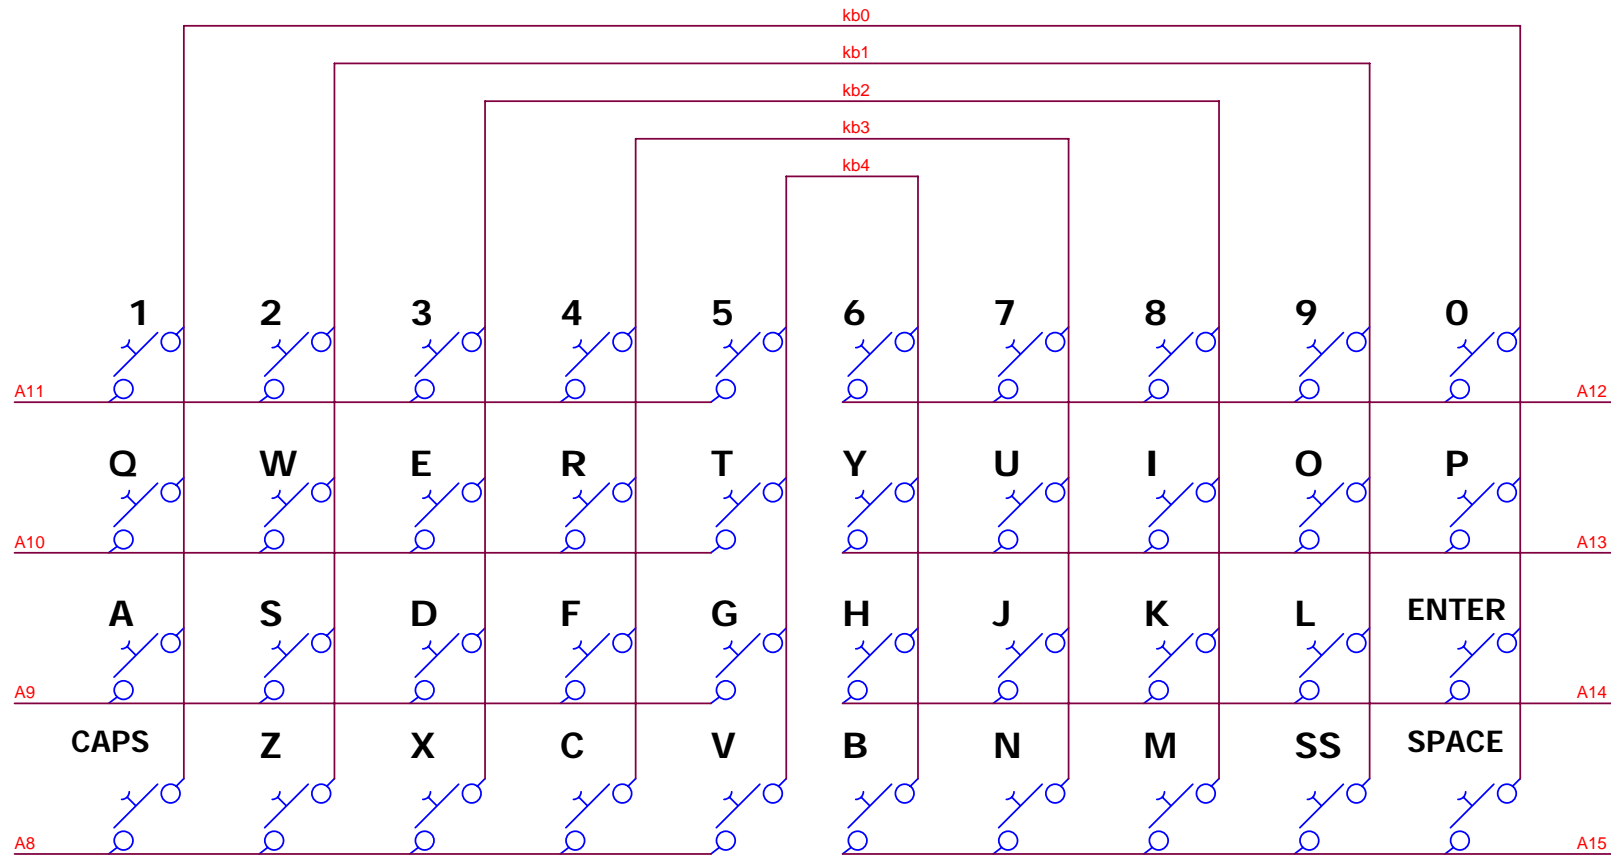

# chrome keyboard schematic diagram

chrome keyboard connectors

reset button