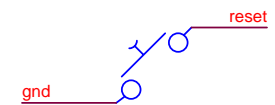

# chrome keyboard schematic diagram

chrome keyboard connectors

reset button