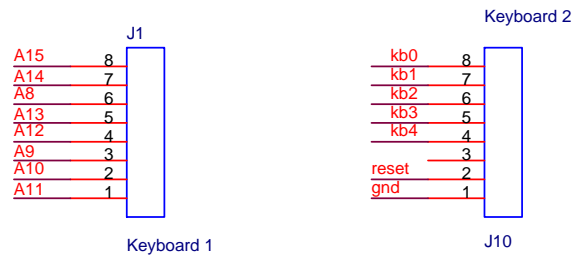

# chrome keyboard schematic diagram

chrome keyboard connectors

reset button