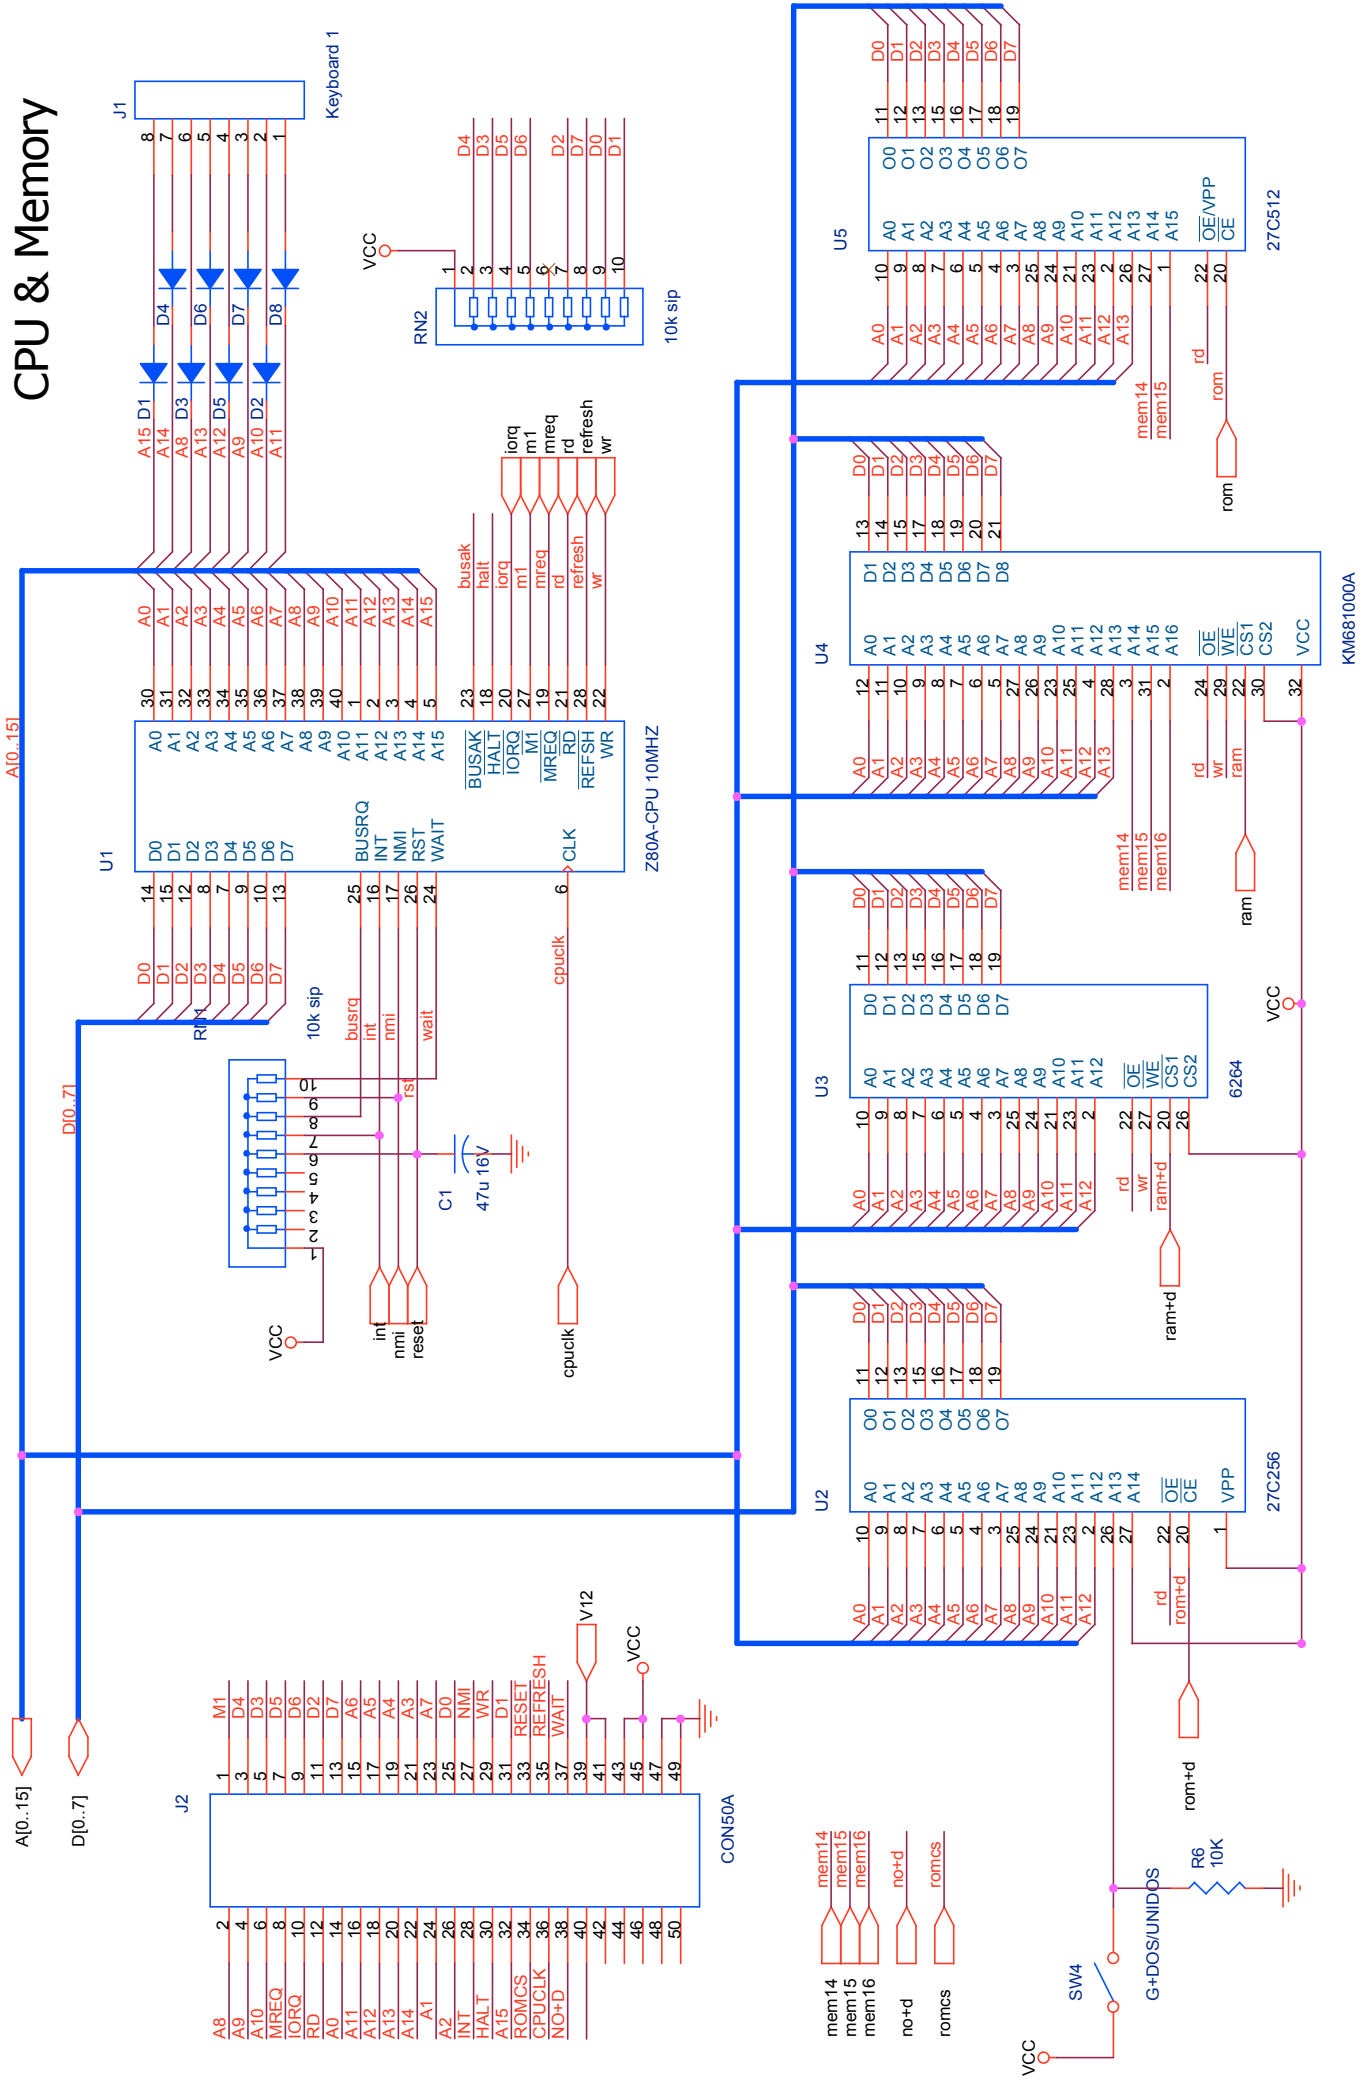

# I/O & MEM Manager AY CHIP Joystick

# Floppy Interface Printer Port & I/O decoder

# TAPE INTERFACE

Title		<Title>	
Size	Document Number	Rev	<Rev Code>
A	<Doc>	A	<Rev Code>
Date: Friday, January 25, 2008		Sheet	6 of 7