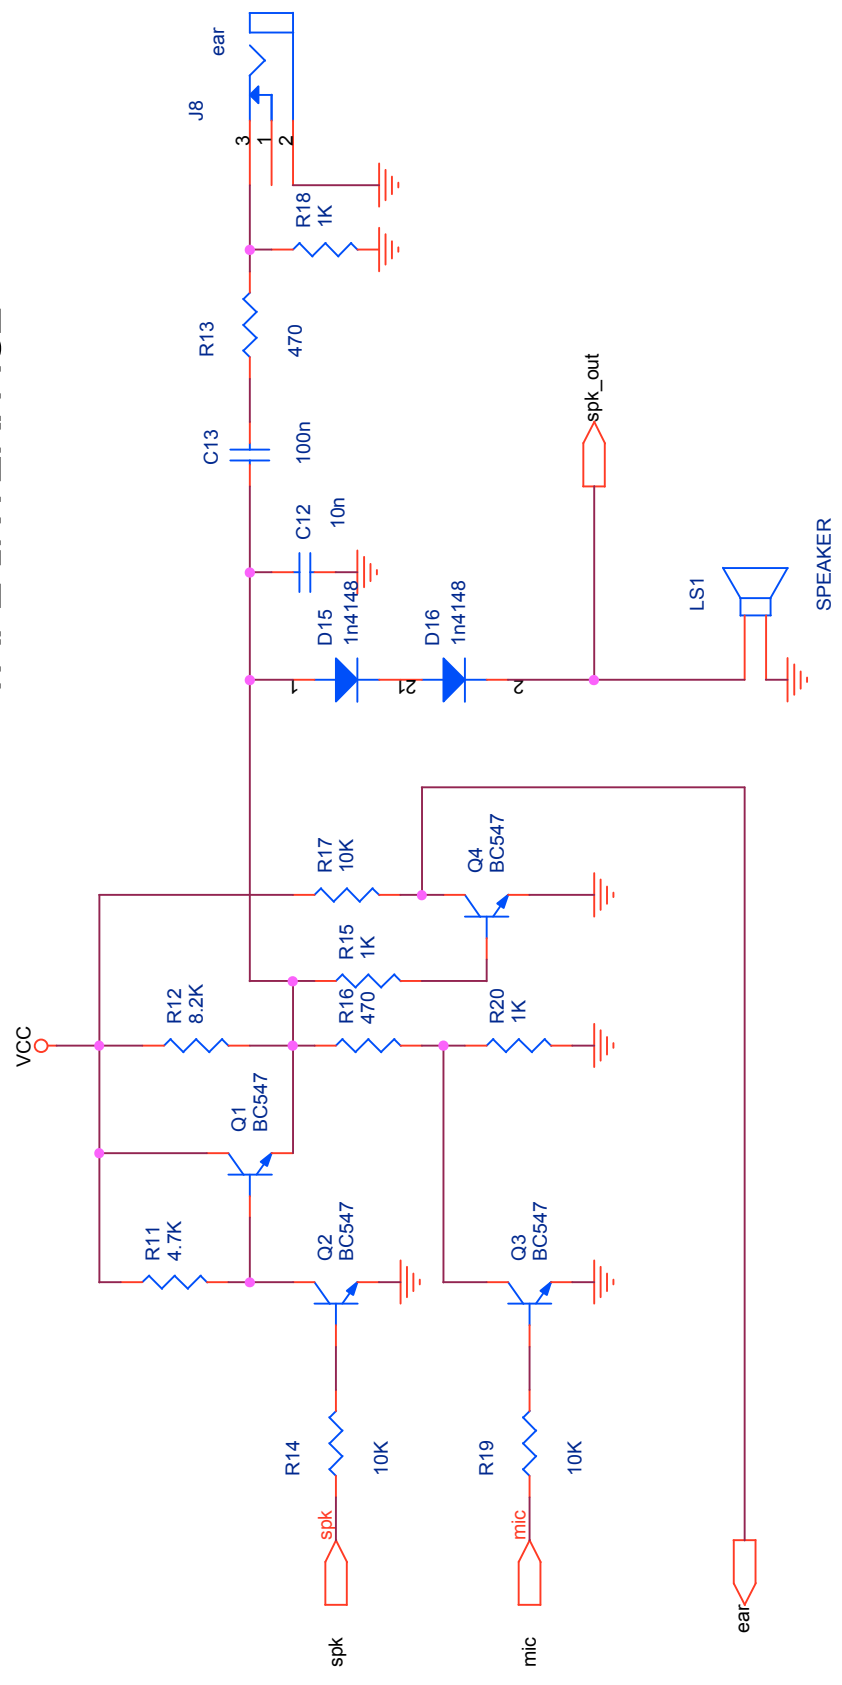

# I/O & MEM Manager AY CHIP Joystick

# Floppy Interface Printer Port & I/O decoder

# TAPE INTERFACE

Title		<Title>	
Size	Document Number	Rev	<Rev Code>
A	<Doc>	A	<Rev Code>
Date: Friday, January 25, 2008		Sheet	6 of 7