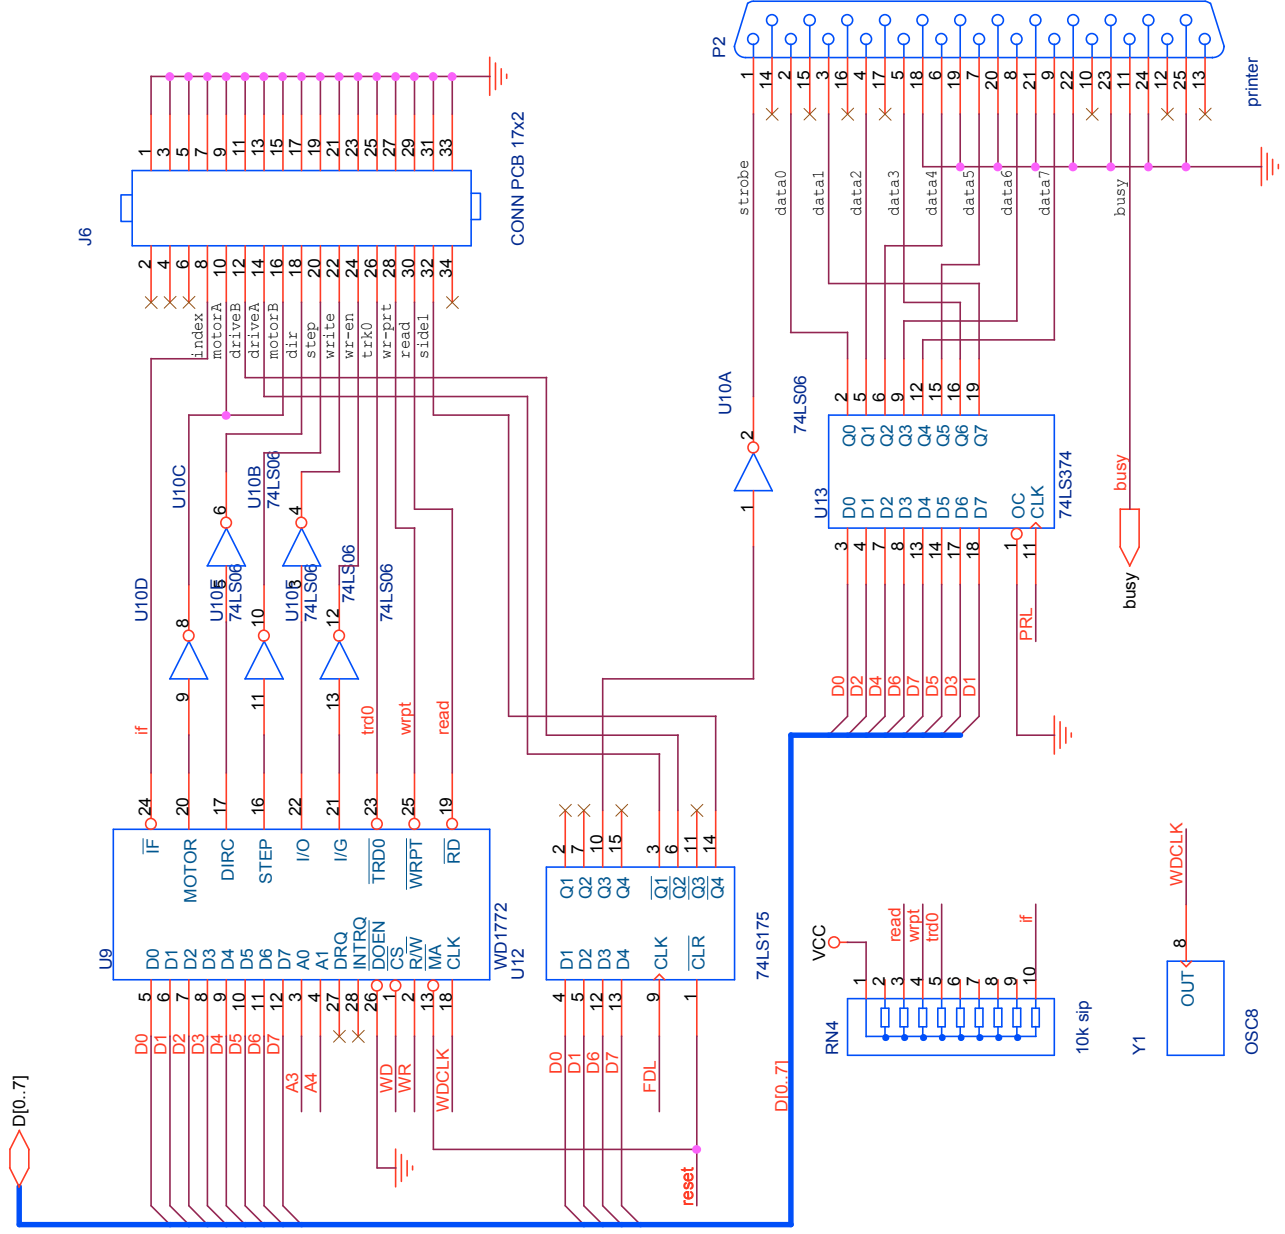

# I/O & MEM Manager AY CHIP Joystick

# Floppy Interface Printer Port & I/O decoder

# TAPE INTERFACE

Title		<Title>	
Size	Document Number	Rev	<Rev Code>
A	<Doc>	A	<Rev Code>
Date: Friday, January 25, 2008		Sheet	6 of 7