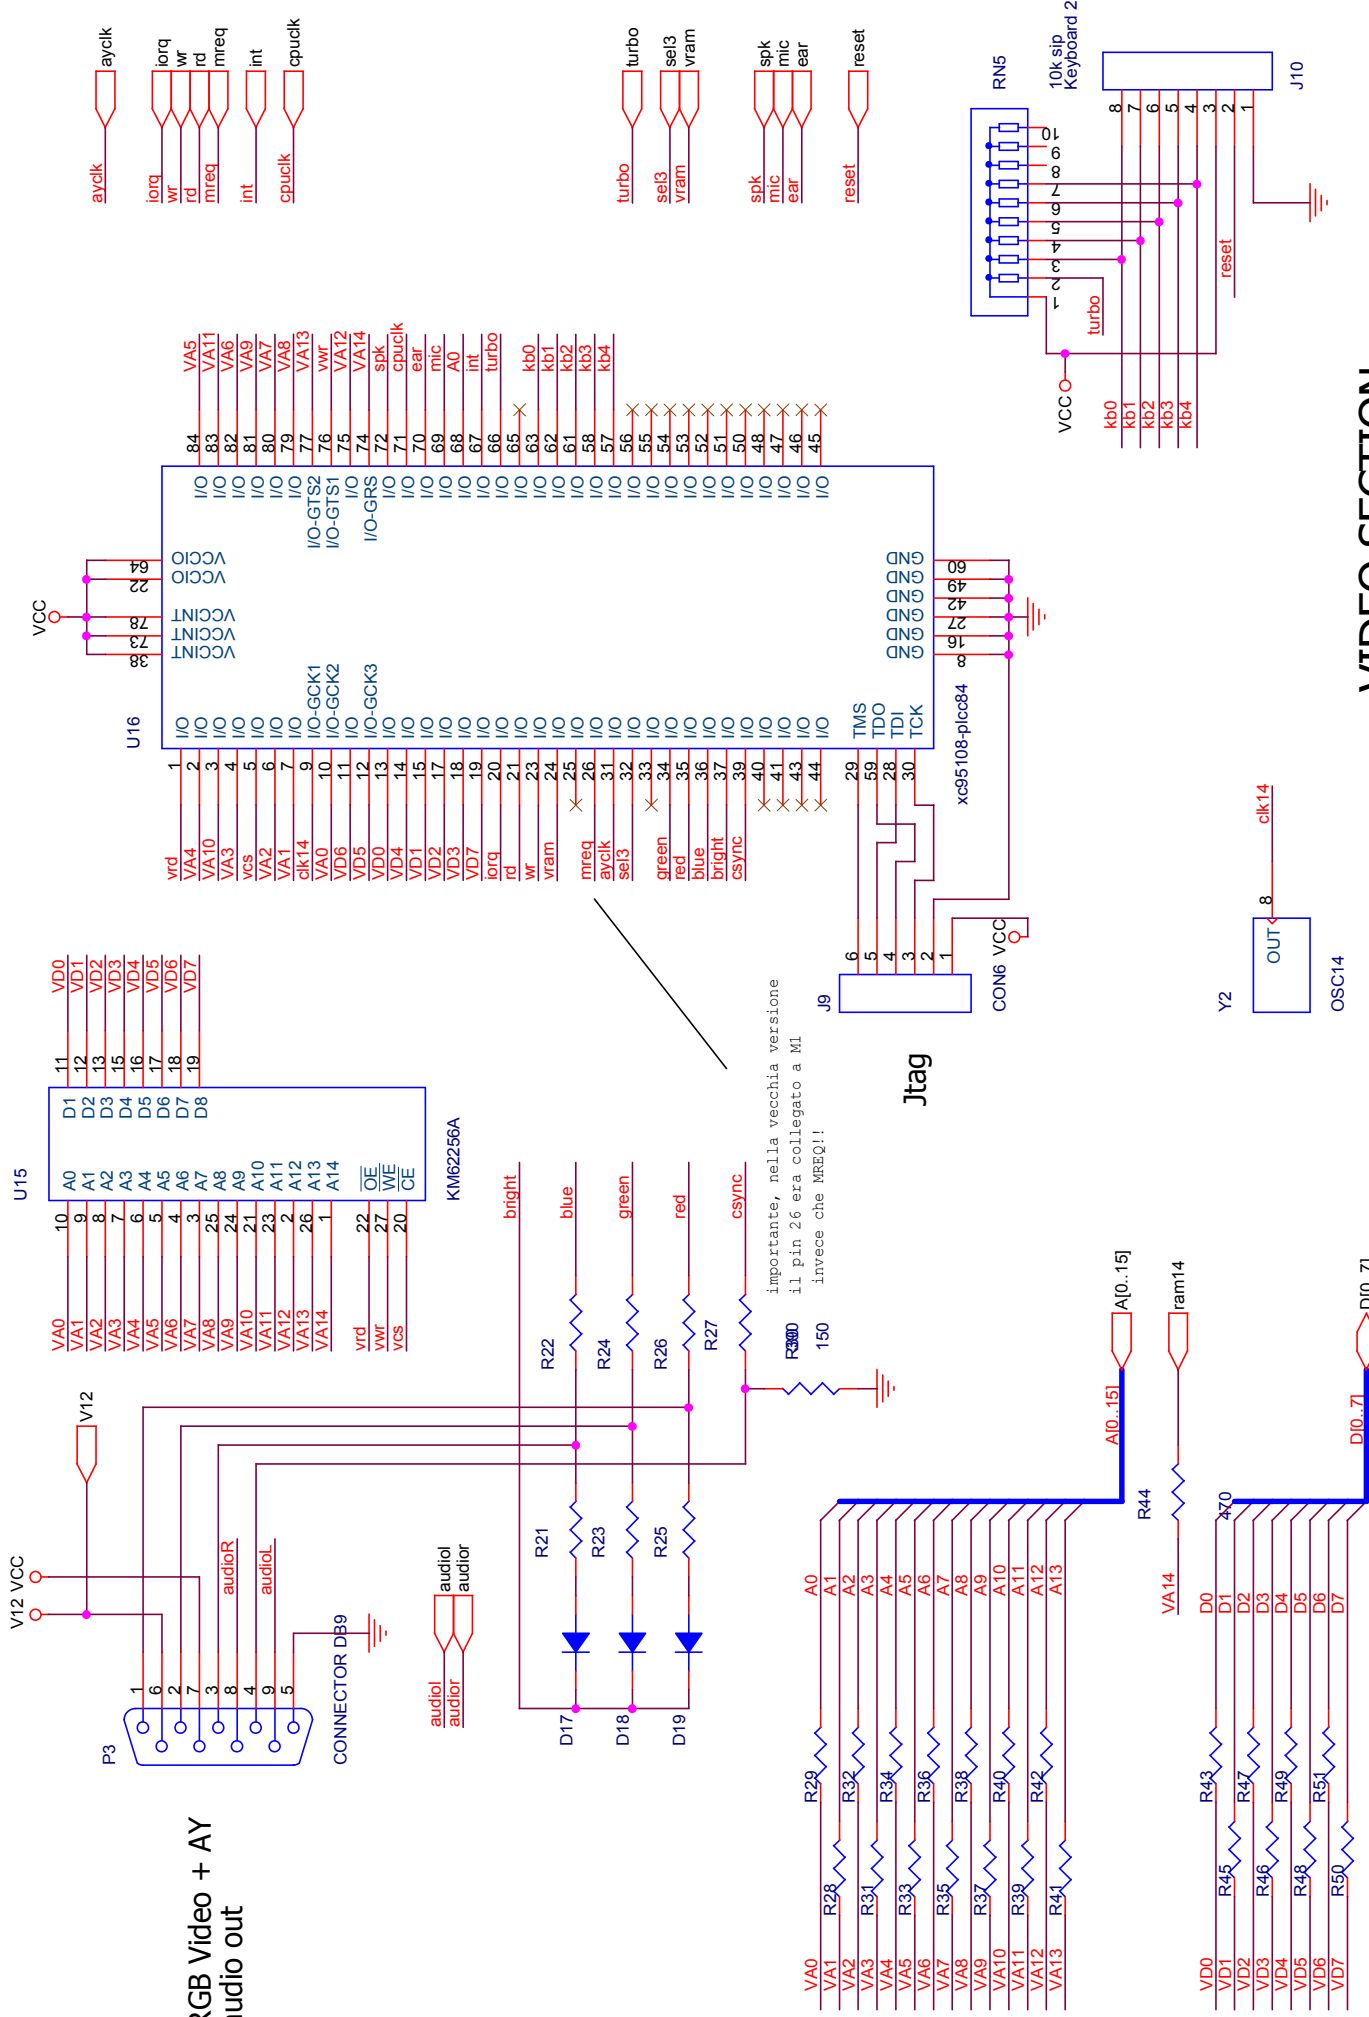

RGB Video + AY audio out

VIDEO SECTION