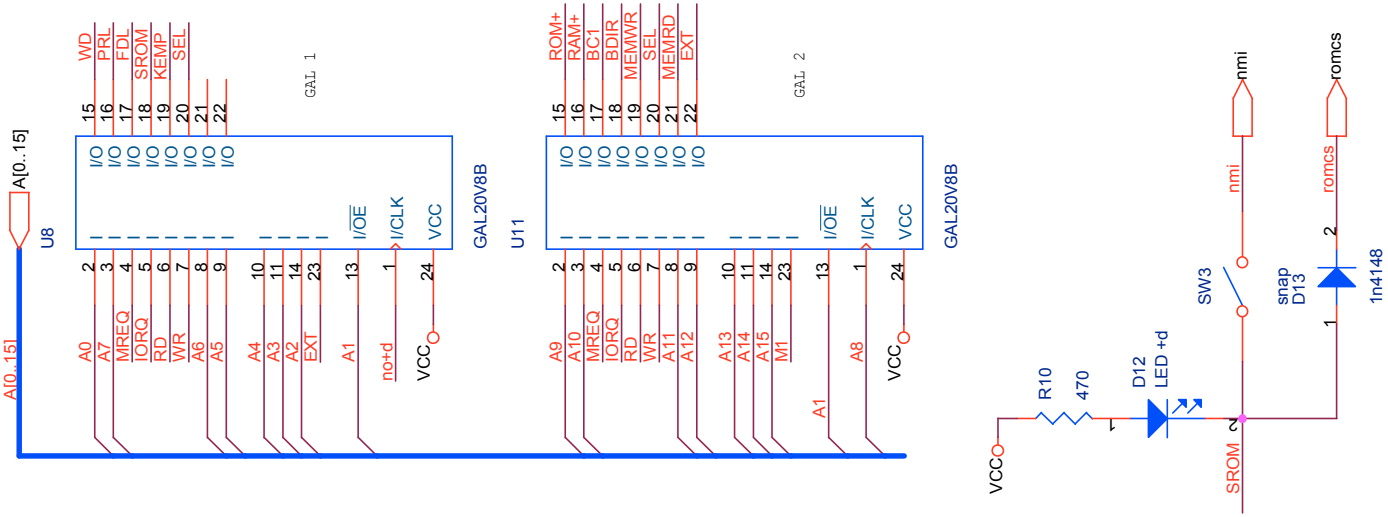

# Floppy Interface Printer Port & I/O decoder

# TAPE INTERFACE

Title		<Title>	
Size	Document Number	Rev	<Rev Code>
A	<Doc>	A	<Rev Code>
Date: Friday, January 25, 2008		Sheet	6 of 7