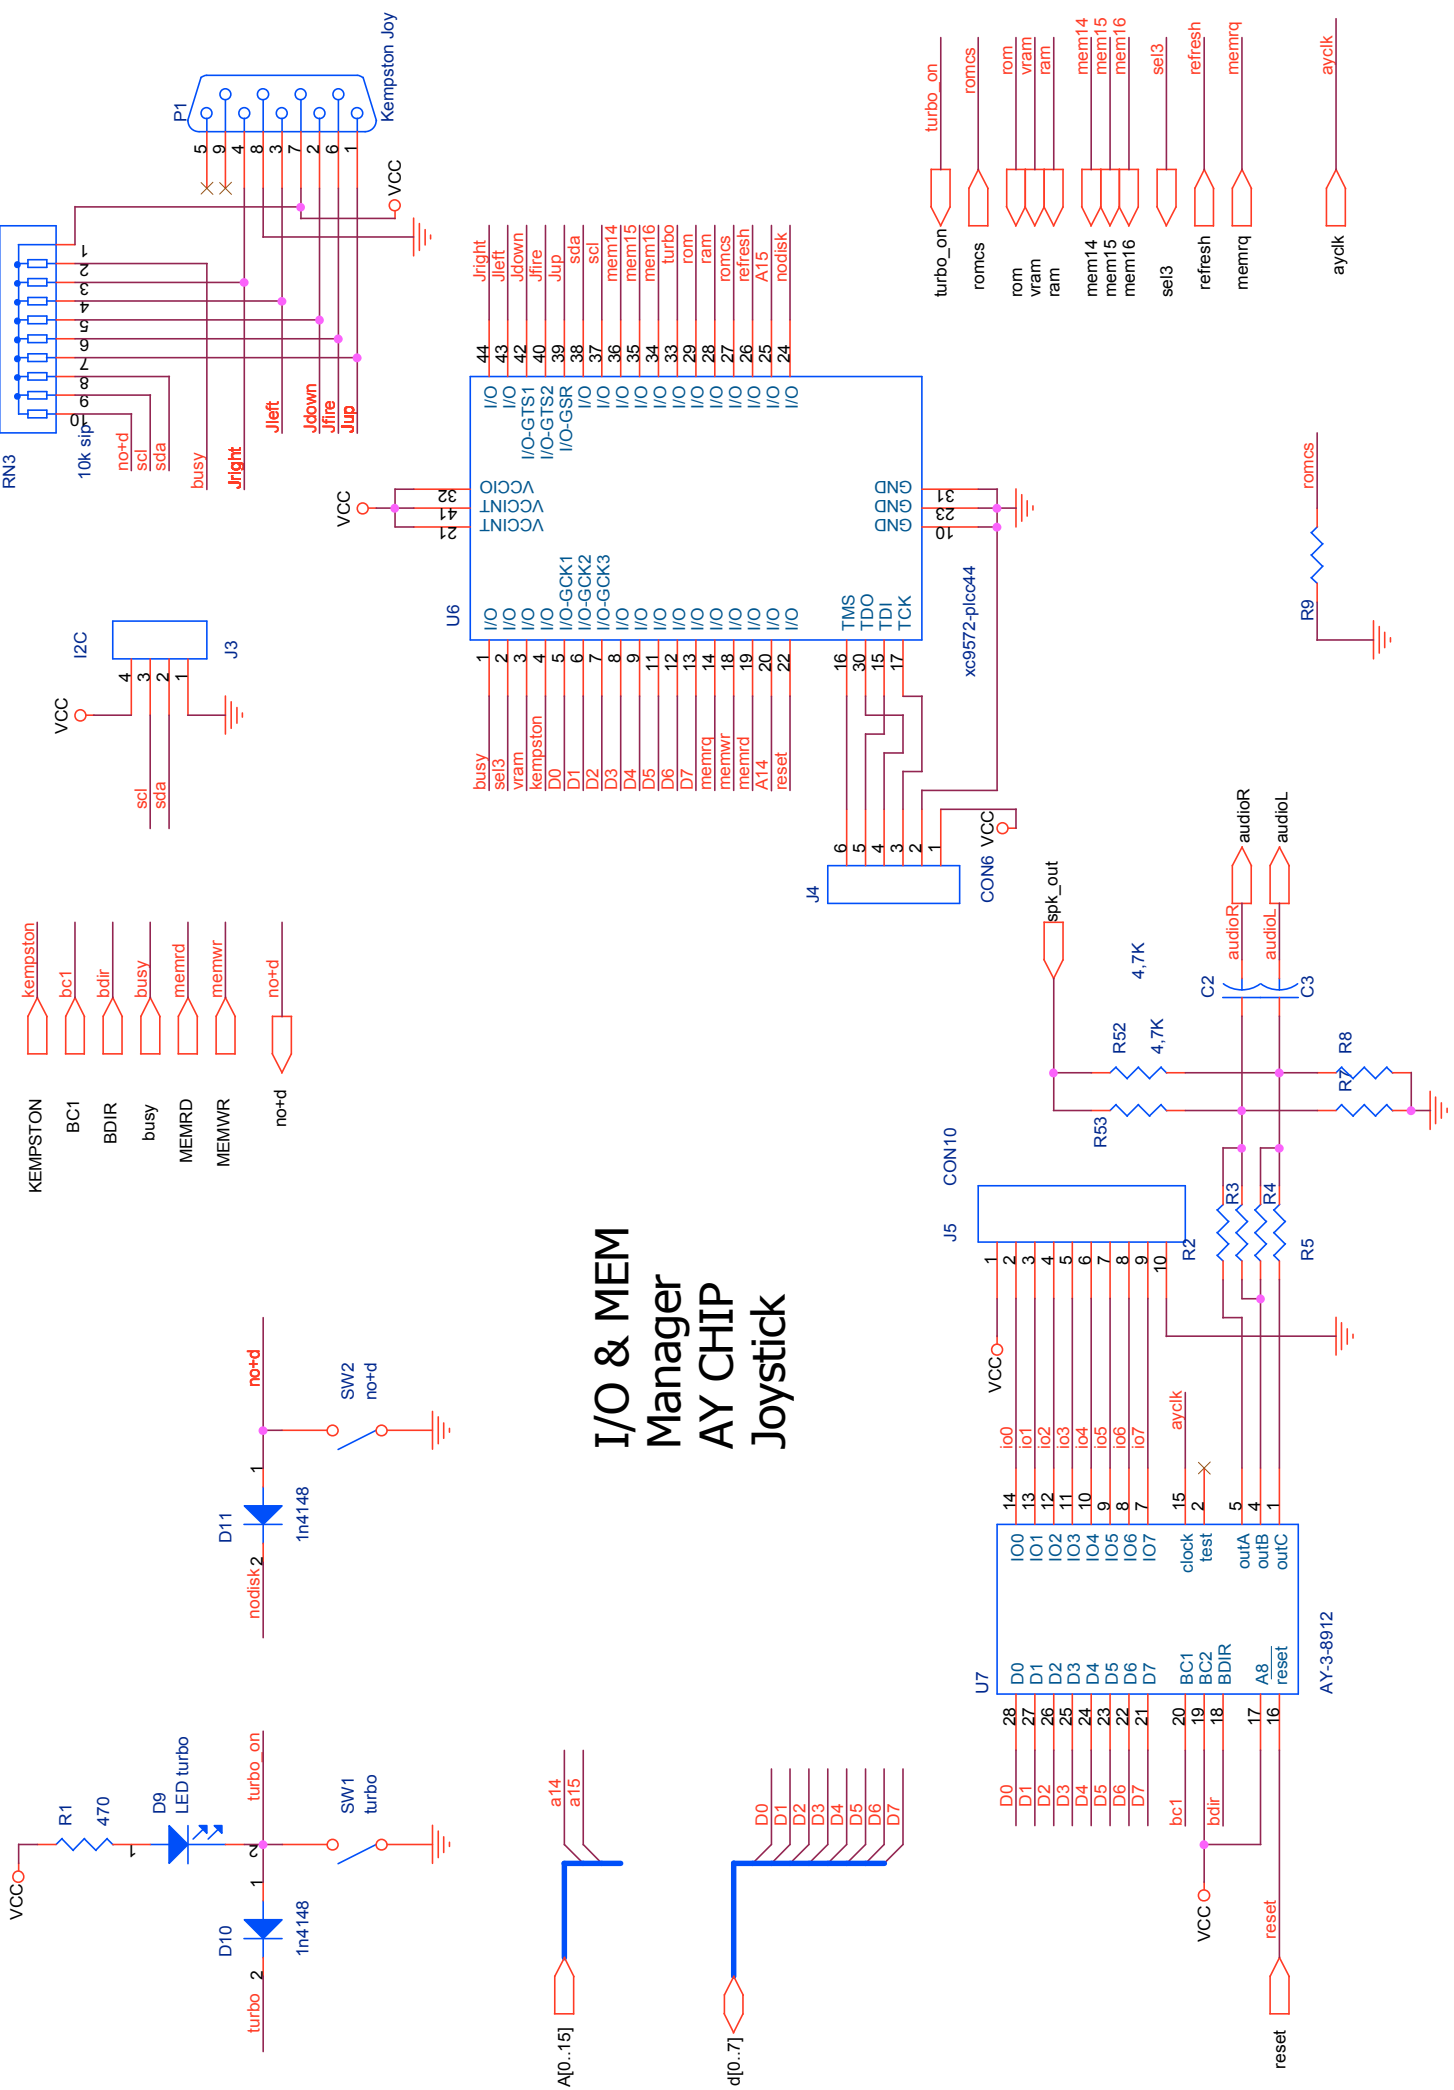

# I/O & MEM Manager AY CHIP Joystick

# Floppy Interface Printer Port & I/O decoder

# TAPE INTERFACE

Title		<Title>	
Size	Document Number	Rev	<Rev Code>
A	<Doc>	A	<Rev Code>
Date: Friday, January 25, 2008		Sheet	6 of 7